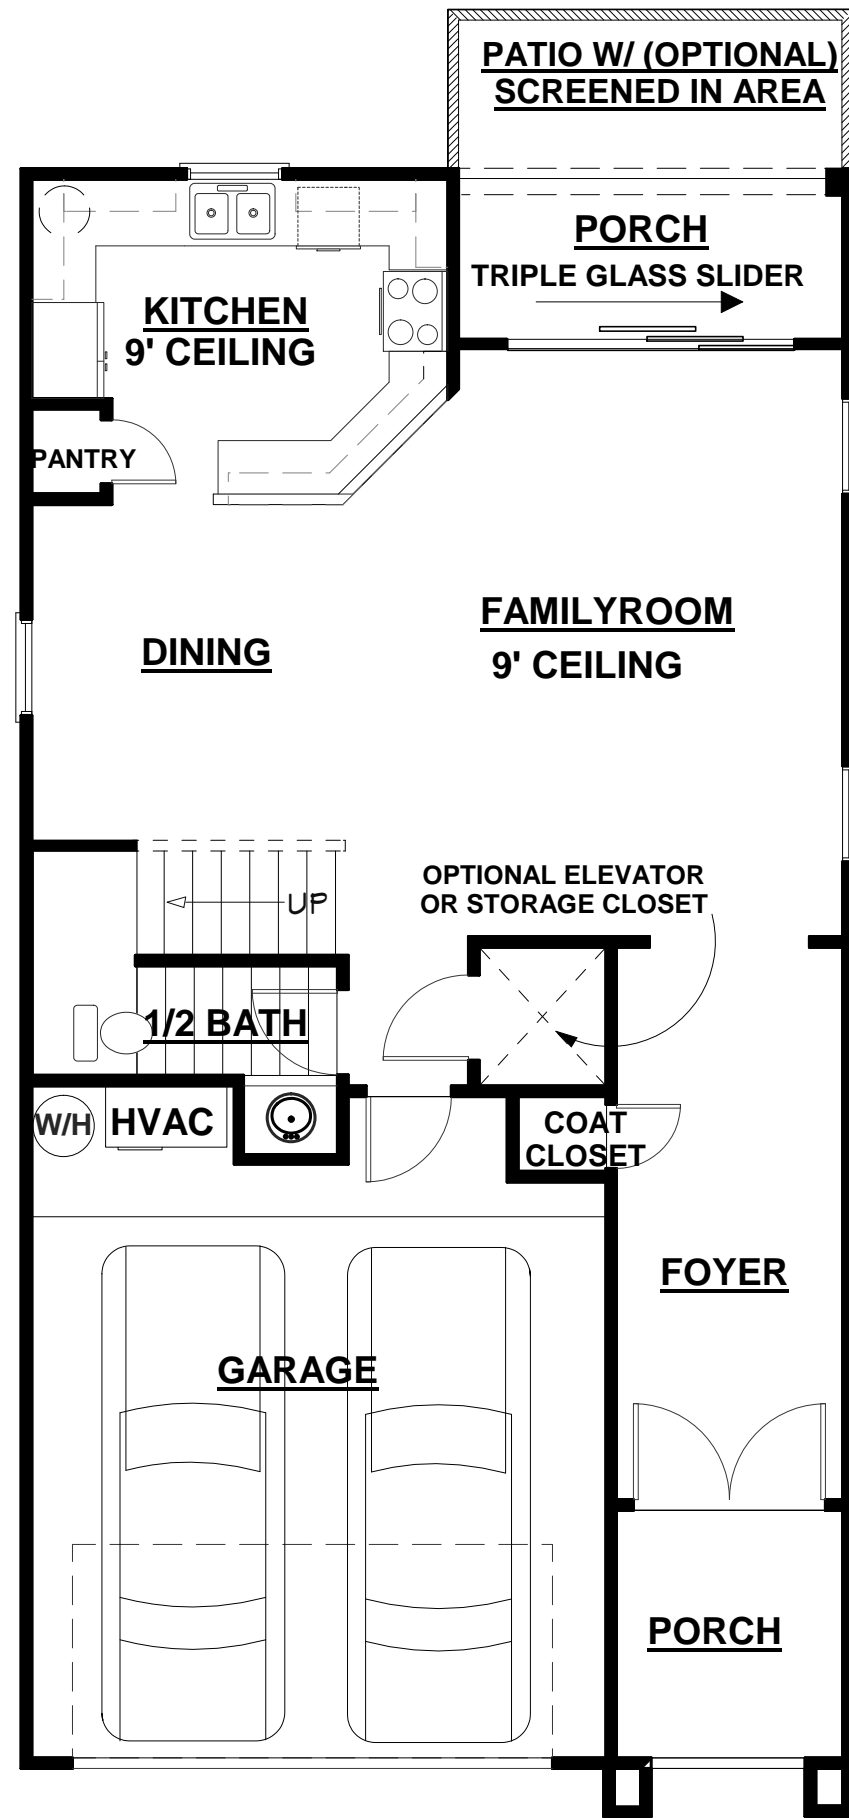

**HAWKS LANDING TOWNHOMES
ELEVATOR OPTIONAL**

1st FLOOR	826 sq ft
2ND FLOOR	1166 sq ft
TOTAL LIVING	1992 sq ft
FRONT PORCH	51 sq ft
BACK PORCH	51 sq ft
GARAGE	381 sq ft
TOTAL UNDER ROOF	2475 sq ft

1ST FLOOR

2ND FLOOR

TOTAL A/C AREA 1992 ± sq ft