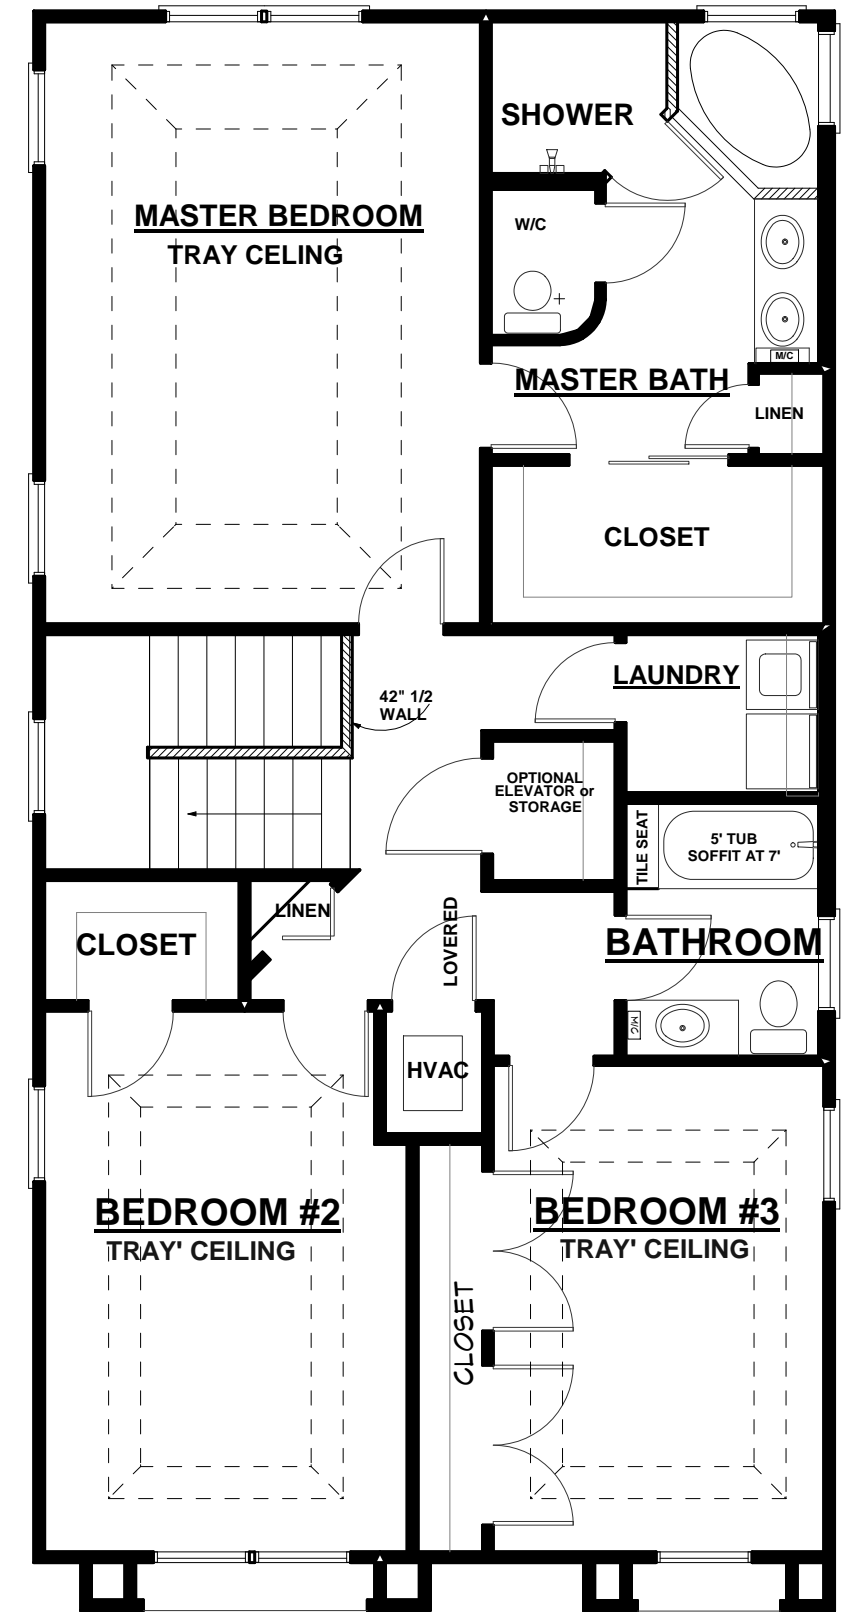

**HAWKS LANDING TOWNHOMES
ELEVATOR OPTIONAL**

1st FLOOR	826 sq ft
2ND FLOOR	1166 sq ft
TOTAL LIVING	1992 sq ft
FRONT PORCH	51 sq ft
BACK PORCH	51 sq ft
GARAGE	381 sq ft
TOTAL UNDER ROOF	2475 sq ft

1ST FLOOR

2ND FLOOR

TOTAL A/C AREA 1992 ± sq ft